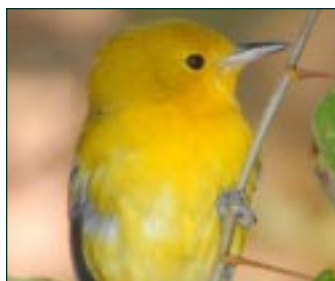

The fabled Corkscrew Great Blue Herring, above.

The rare and elusive Painted Bunting emerges at dusk from a thicket to forage near a Painted Bunting, left.

Identification

Downy Woodpecker
bill shorter than head width

Hairy Woodpecker
bill longer than head width

Common Grackle
white eye

Boat-tailed Grackle
dark eye

Louisiana Waterthrush
clear throat, tail sways

Northern Waterthrush
stripes into throat, tail bobs

Chipping Sparrow
white over eye, underneath

Swamp Sparrow
gray over eye, underneath

Black-crowned Night Heron
imm: lower bill yellow

Yellow-crowned Night Heron
imm: lower bill black

Little Blue Heron, imm.
two-tone bill, green legs/feet

Snowy Egret
black bill & legs, yellow feet

Pine Warbler
gray on head, eye ring

Prothonotary Warbler
clear yellow head

Yellow Warbler
red streaking on breast

Yellow-throated Vireo
dark band from bill to eye

Peninsula Cooter
fine stripes over eye

Red-bellied Turtle
no stripes over eye