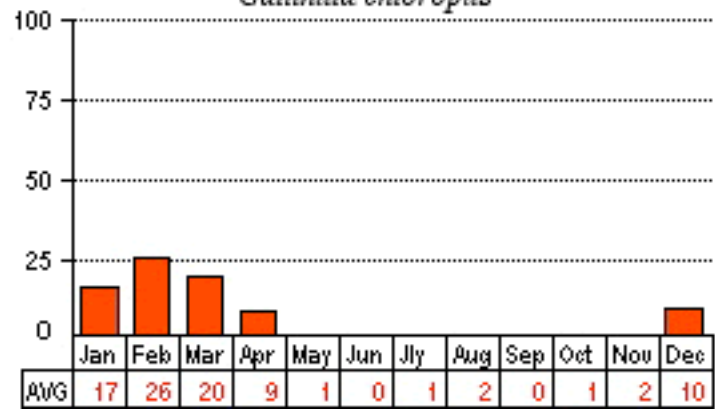

Megascops asio

4

Common Gallinule

Gallinula chloropus

Mourning Dove

Zenaida macroura

Yellow-billed Cuckoo

Coccyzus americanus