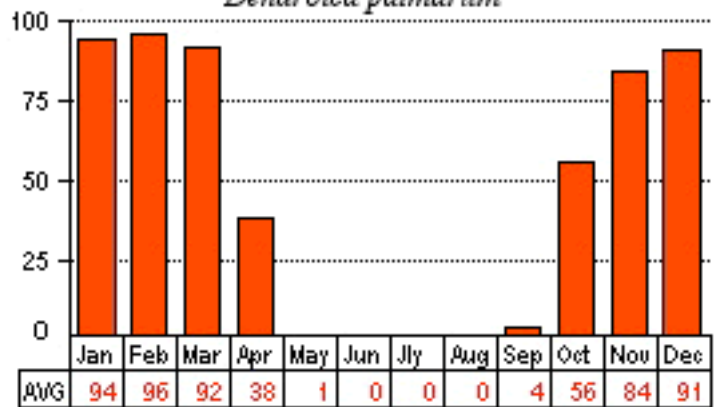

Palm Warbler

Dendroica palmarum