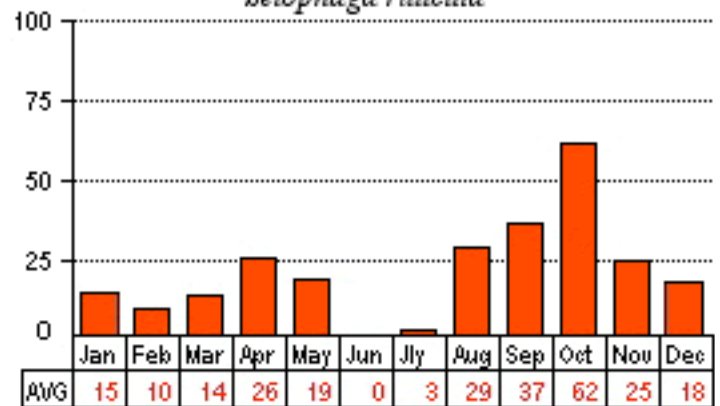

Black-throated Blue Warbler

Dendroica cerulea

Common Yellowthroat

Geothlypis trichas

American Redstart

Setophaga ruticilla

Magnolia Warbler

Dendroica magnolia