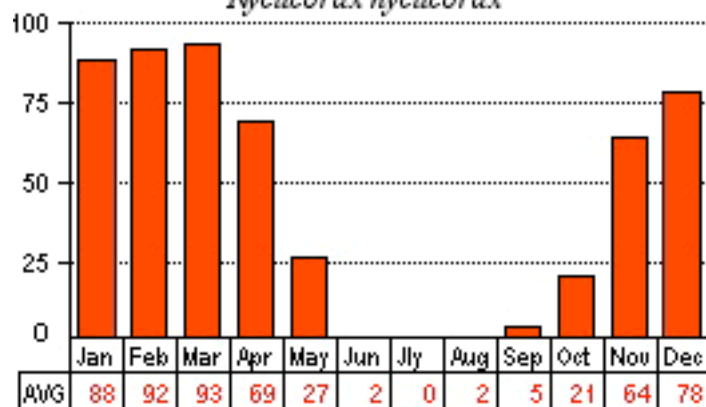

CORKSCREW SWAMP SANCTUARY

FREQUENCY OF BOARDWALK OBSERVATIONS

Figures in the charts are the average percentage of days each month that a species was observed by one or more Corkscrew Swamp Sanctuary boardwalk volunteers from October, 1998, through January, 2014. The percentages do not take into account the number of individuals, so 1 individual of a species counts the same as 40 individuals.

Hydranassa tricolor

Green Heron

Butorides sriatus

White Ibis

Eudocimus albus

Black-crowned Night Heron

Nycticorax nycticorax

Yellow-crowned Night Heron