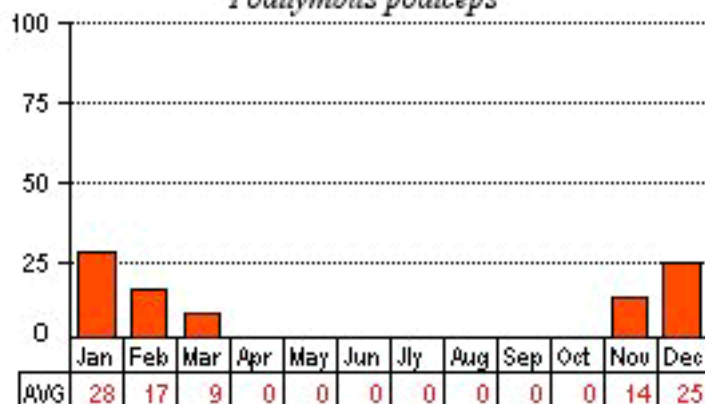

CORKSCREW SWAMP SANCTUARY

FREQUENCY OF BOARDWALK OBSERVATIONS

Figures in the charts are the average percentage of days each month that a species was observed by one or more Corkscrew Swamp Sanctuary boardwalk volunteers from October, 1998, through January, 2014. The percentages do not take into account the number of individuals, so 1 individual of a species counts the same as 40 individuals.

①

Wood Duck

Aix sponsa

Pied-billed Grebe

Podilymbus podiceps

Anhinga

Anhinga anhinga

Great Blue Heron