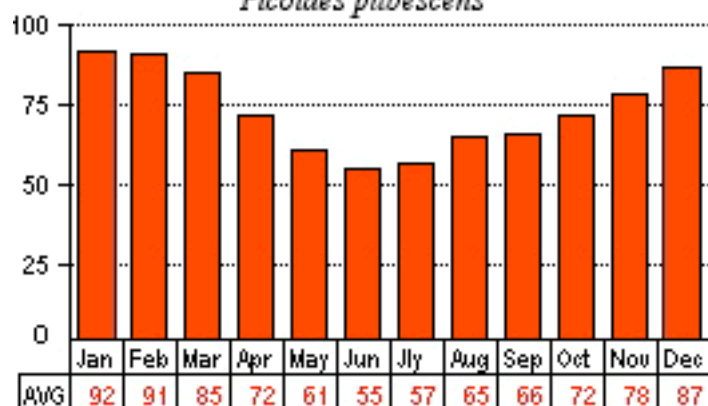

Downy Woodpecker

Picoides pubescens