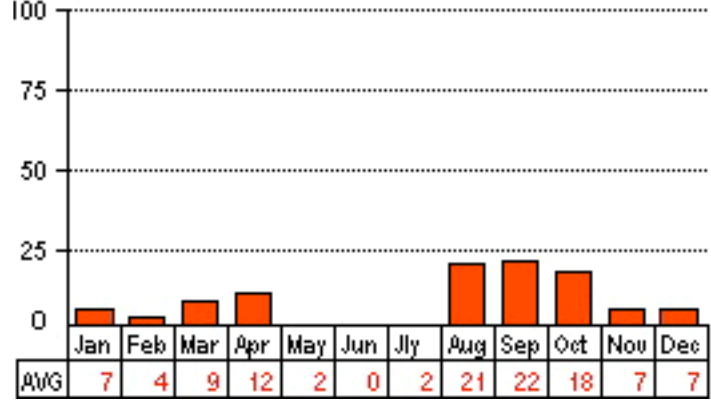

Ovenbird

Seiurus aurocapilla

Worm-eating Warbler

Helmitheros vermivorus

Black-and-white Warbler

Mniotilta varia

Louisiana Waterthrush

Seiurus motacilla