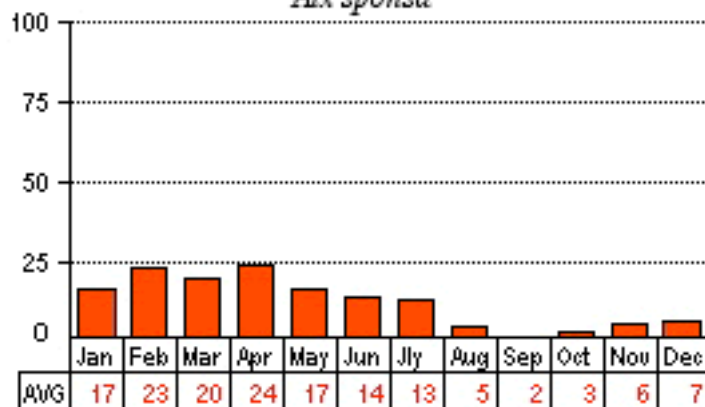

Wood Duck

Aix sponsa