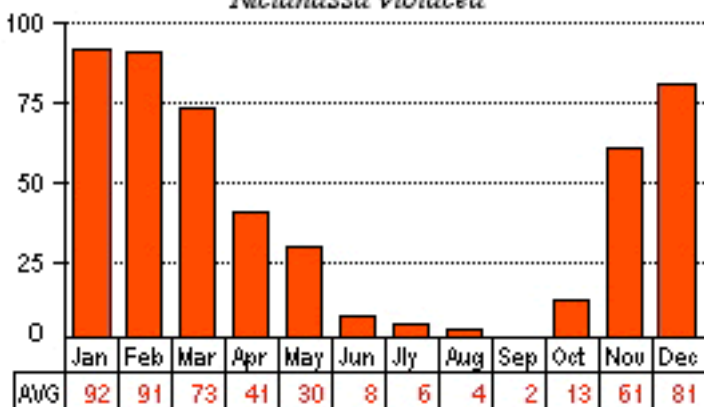

Yellow-crowned Night Heron

Nictanassa violacea