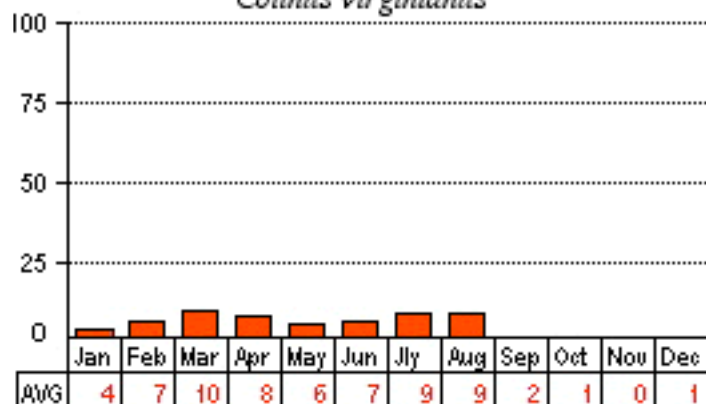

Northern Bobwhite

Colinus virginianus