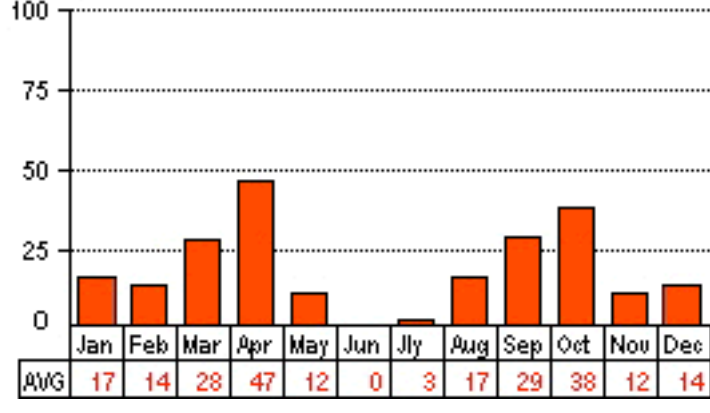

Northern Waterthrush

Seiurus noveboracensis