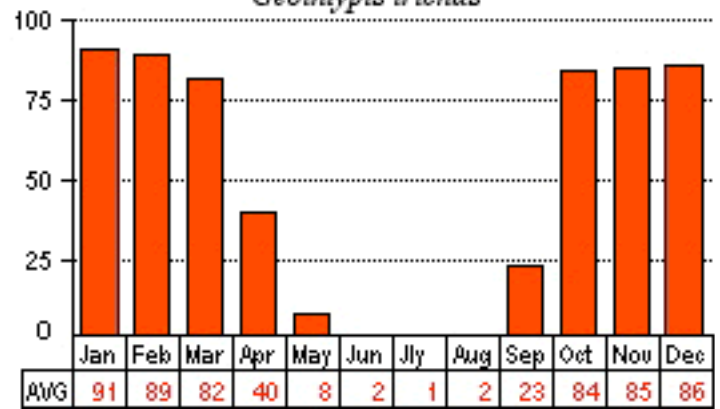

Common Yellowthroat

Geothlypis trichas