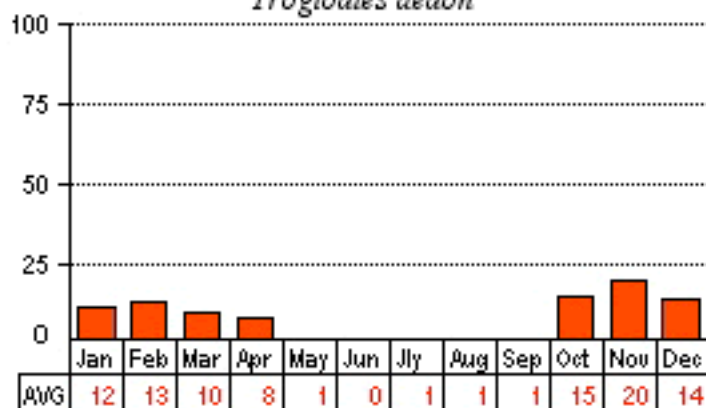

American Robin

Turdus migratorius

Gray Catbird

Dumetella carolinensis

Northern Mockingbird

Mimus polyglottos

Brown Thrasher

Toxostoma rufum