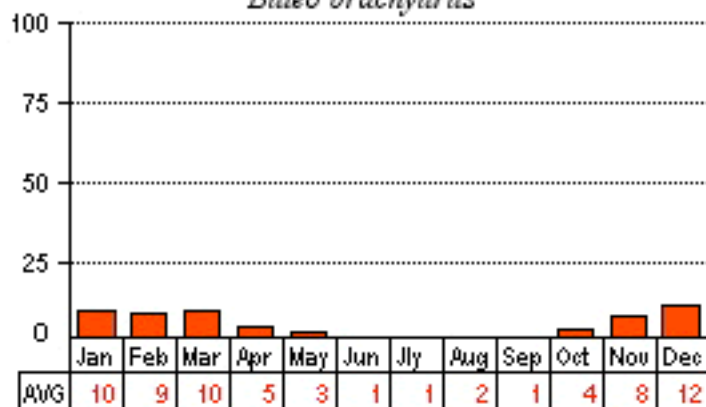

Short-tailed Hawk

Buteo brachyurus