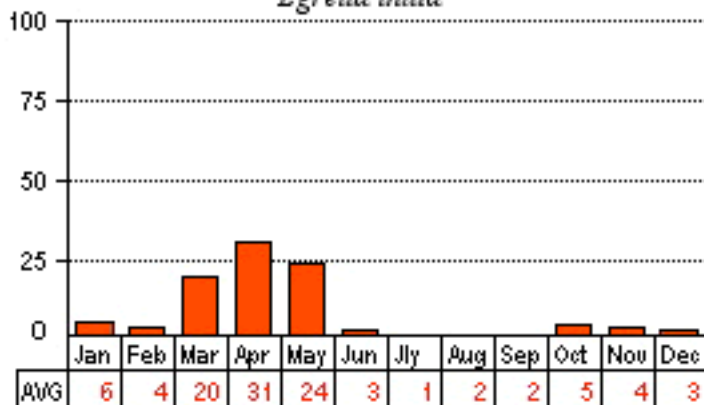

Snowy Egret

Egretta thula