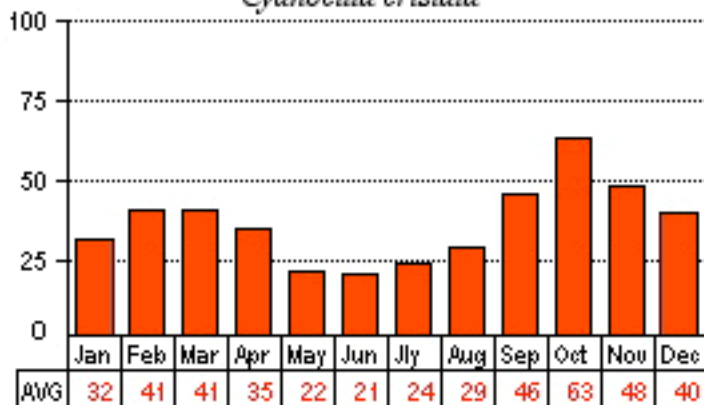

Blue Jay

Cyanocitta cristata