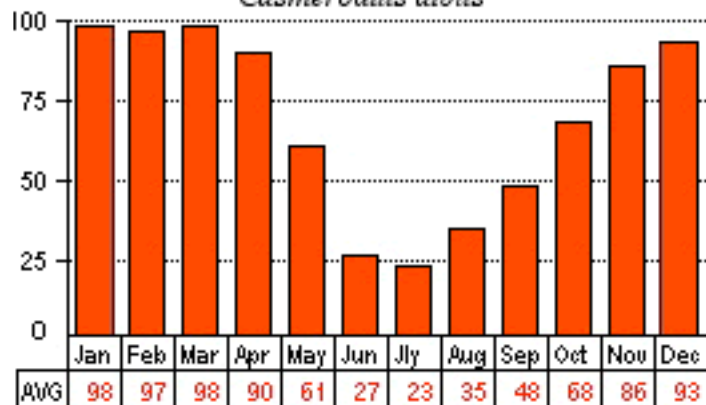

Great Egret

Casmerodius albus