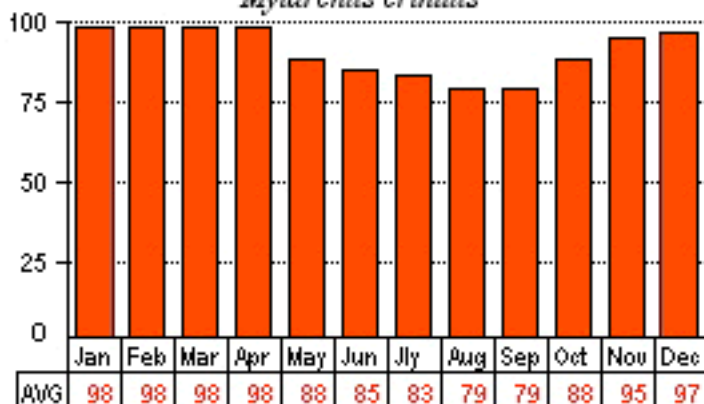

Red-eyed Vireo

Vireo olivaceus

Acadian Flycatcher

Empidonax vireescens

Great Crested Flycatcher

Myiarchus crinitus

Blue-headed Vireo

Vireo griseus