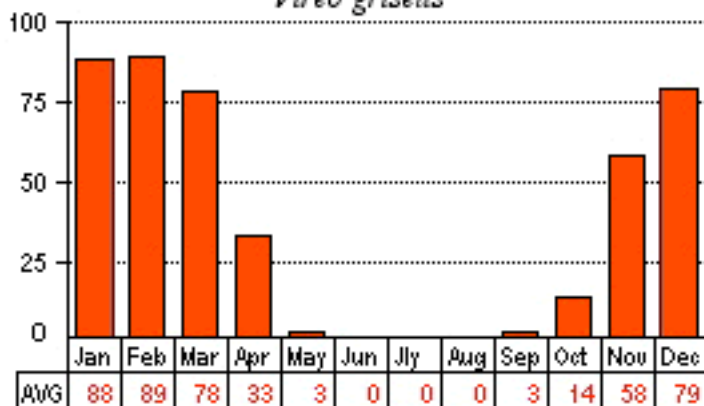

Red-eyed Vireo

Vireo olivaceus

Acadian Flycatcher

Empidonax vireescens

Great Crested Flycatcher

Myiarchus crinitus

Blue-headed Vireo

Vireo griseus