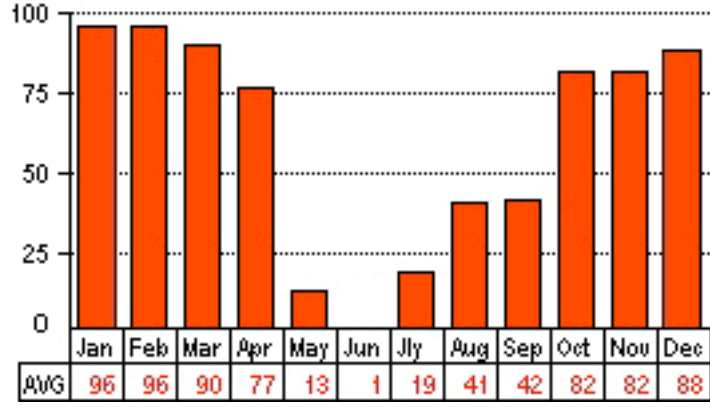

Ovenbird

Seiurus aurocapilla

Worm-eating Warbler

Helmitheros vermivorus

Black-and-white Warbler

Mniotilta varia

Louisiana Waterthrush

Seiurus motacilla