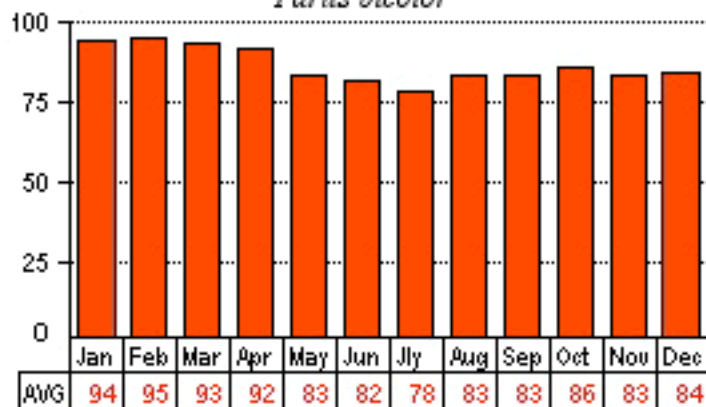

Tufted Titmouse

Parus bicolor