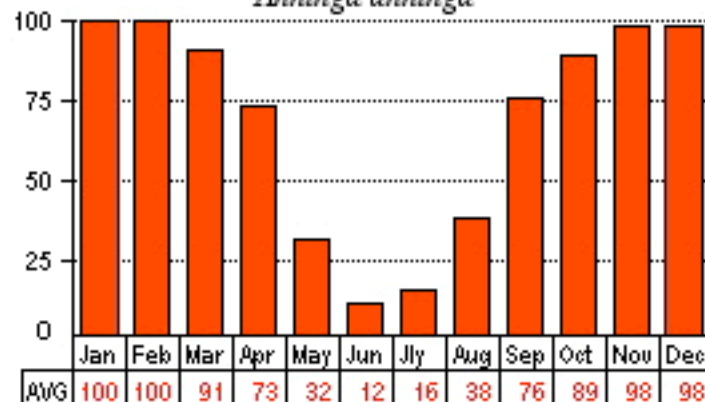

CORKSCREW SWAMP SANCTUARY

FREQUENCY OF BOARDWALK OBSERVATIONS

Figures in the charts are the average percentage of days each month that a species was observed by one or more Corkscrew Swamp Sanctuary boardwalk volunteers from October, 1998, through January, 2014. The percentages do not take into account the number of individuals, so 1 individual of a species counts the same as 40 individuals.

①

Wood Duck

Aix sponsa

Pied-billed Grebe

Podilymbus podiceps

Anhinga

Anhinga anhinga

Great Blue Heron