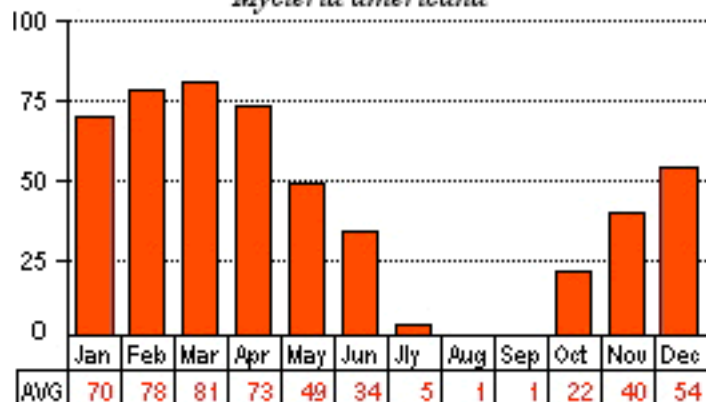

Wood Stork

Mycteria americana