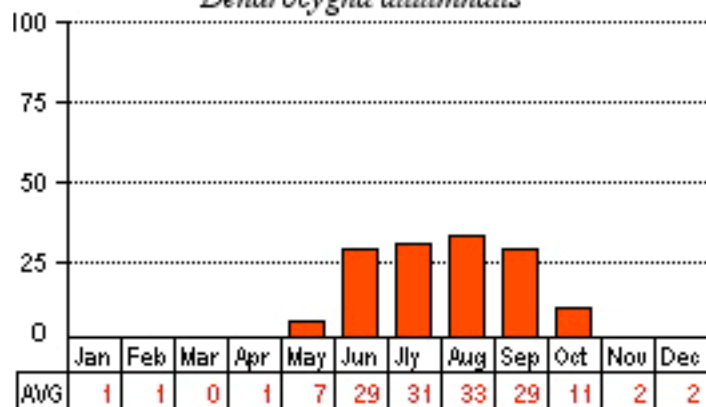

Black-bellied Whistling Duck

Dendrocygna autumnalis