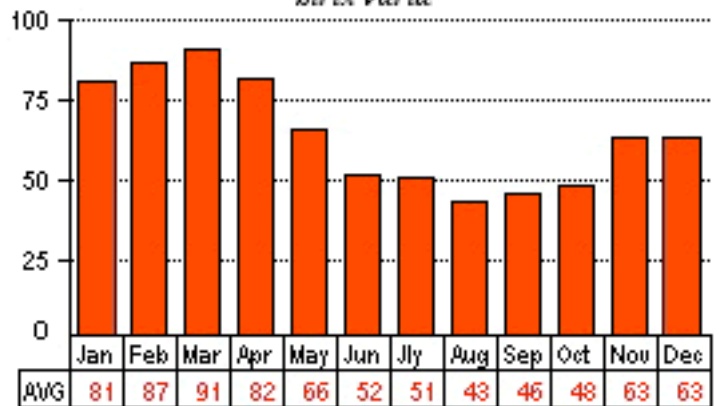

Barred Owl

Strix varia