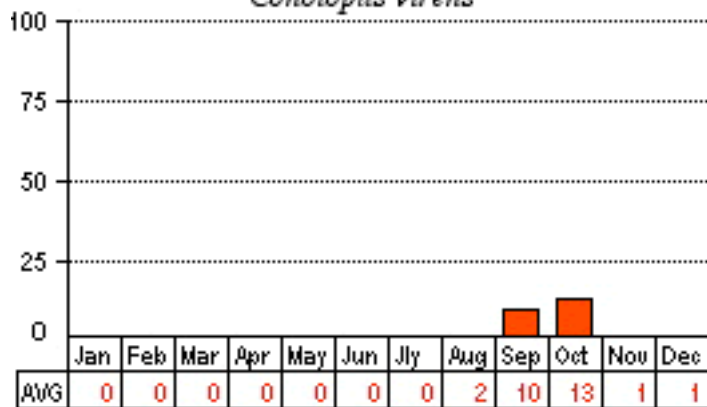

Eastern Wood-Pewee

Conotopus virens