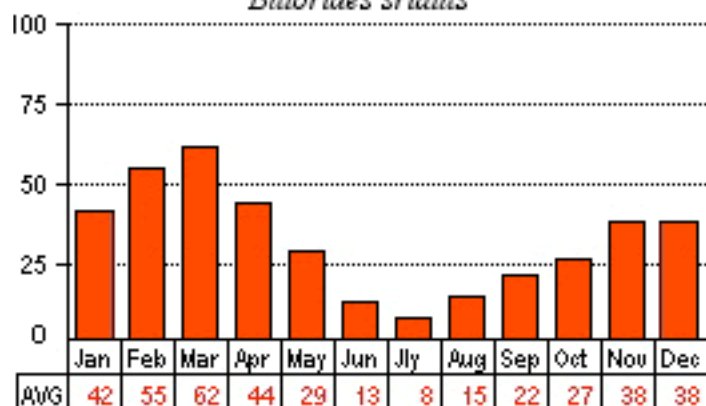

Green Heron

Butorides sriatus