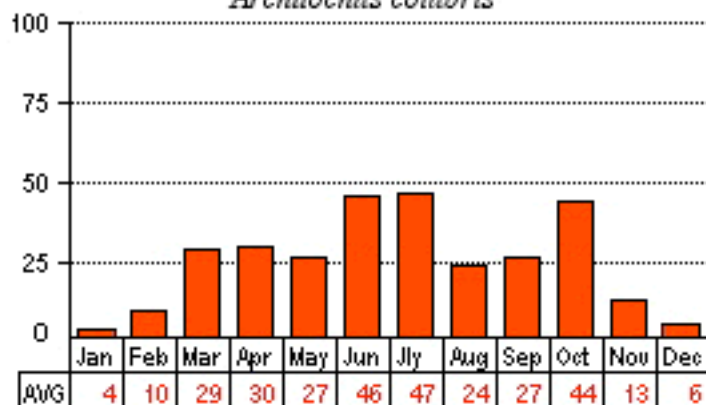

5 Ruby-throated Hummingbird

Archilochus colubris