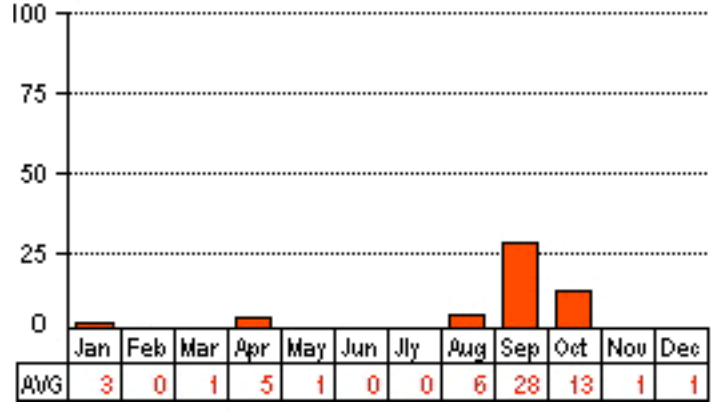

Worm-eating Warbler

Helmitheros vermivorus