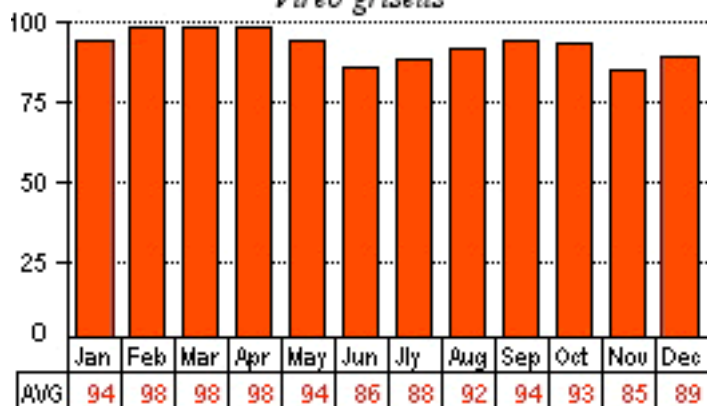

Red-eyed Vireo

Vireo olivaceus

Acadian Flycatcher

Empidonax vireescens

Great Crested Flycatcher

Myiarchus crinitus

Blue-headed Vireo

Vireo griseus