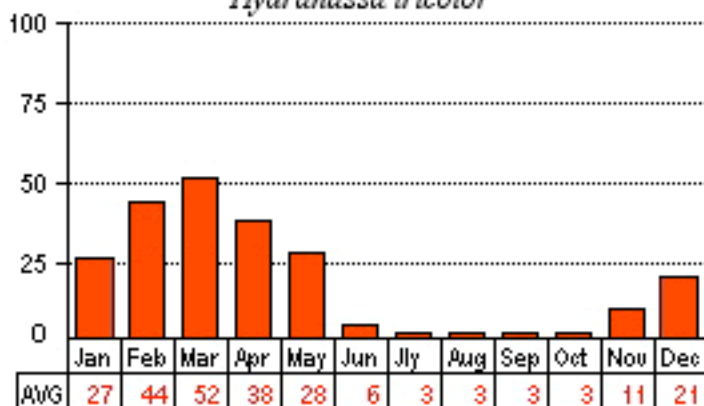

Tri-colored Heron

Hydranassa tricolor