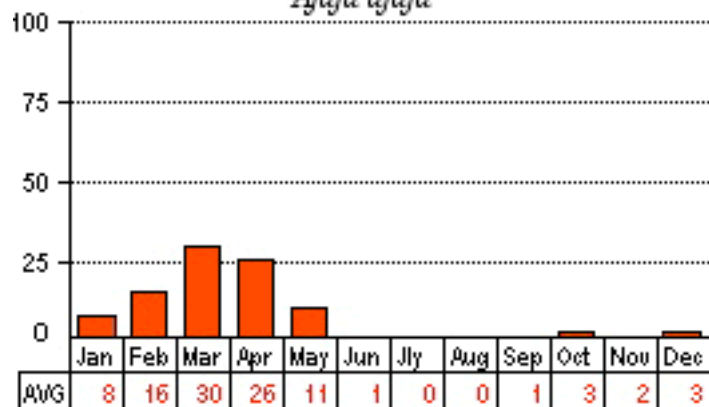

Roseate Spoonbill

Ajaja ajaja