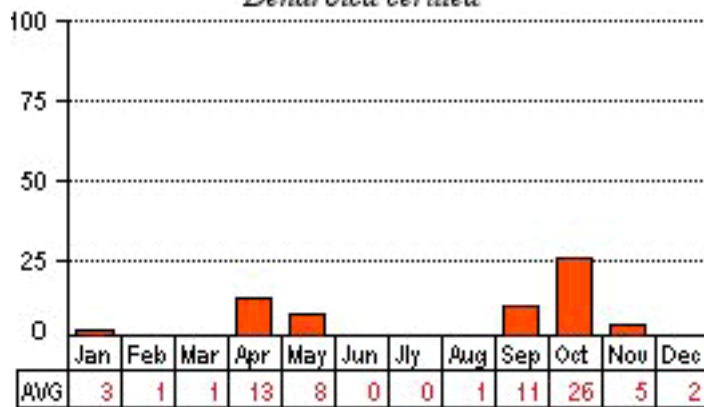

Black-throated Blue Warbler

Dendroica cerulea