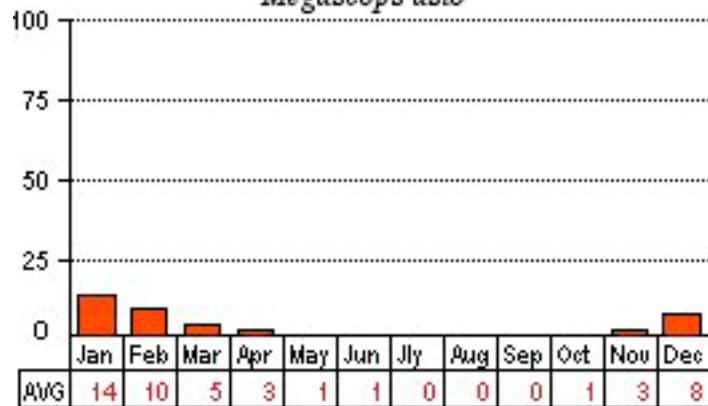

Megascops asio

4

Common Gallinule

Gallinula chloropus

Mourning Dove

Zenaida macroura

Yellow-billed Cuckoo

Coccyzus americanus