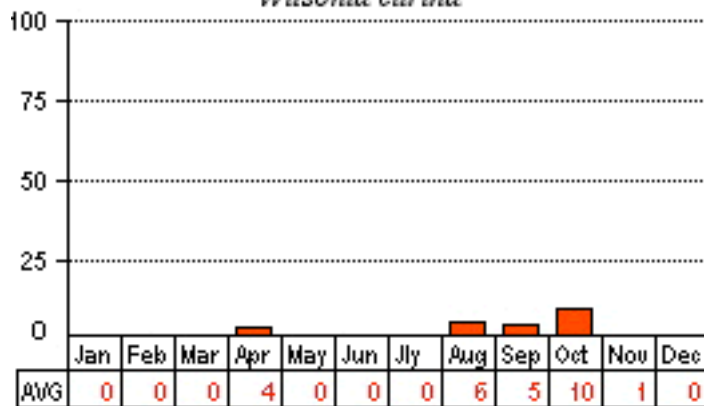

Northern Waterthrush

Seiurus noveboracensis

Prothonotary Warbler

Protonotaria citrea

Hooded Warbler

Wilsonia citrina

Northern Parula

Parula americana