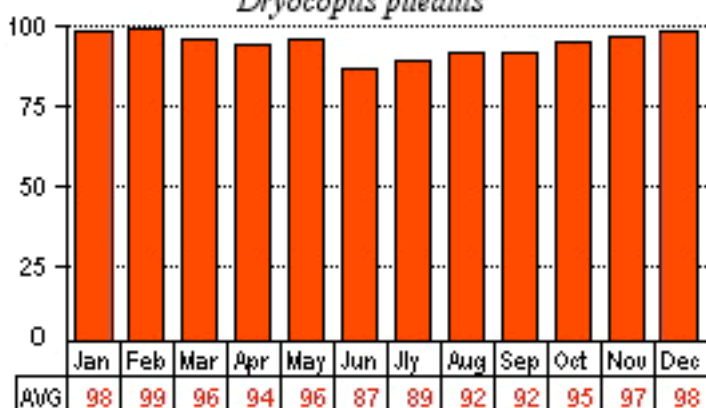

Downy Woodpecker

Picoides pubescens

5 Ruby-throated Hummingbird

Archilochus colubris

Red-bellied Woodpecker

Melanerpes carolinus

Pileated Woodpecker

Dryocopus pileatus