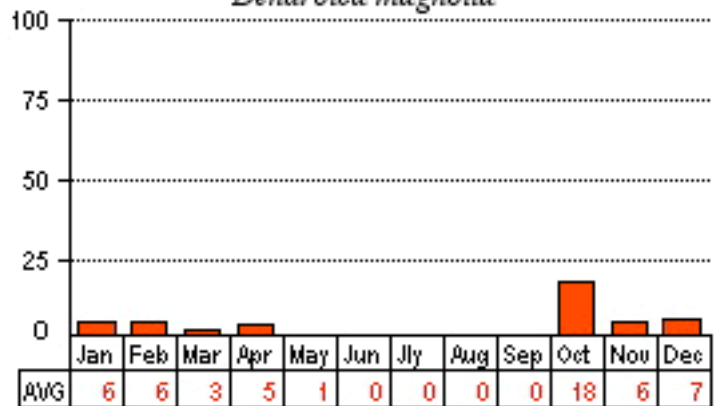

Black-throated Blue Warbler

Dendroica cerulea

Common Yellowthroat

Geothlypis trichas

American Redstart

Setophaga ruticilla

Magnolia Warbler

Dendroica magnolia