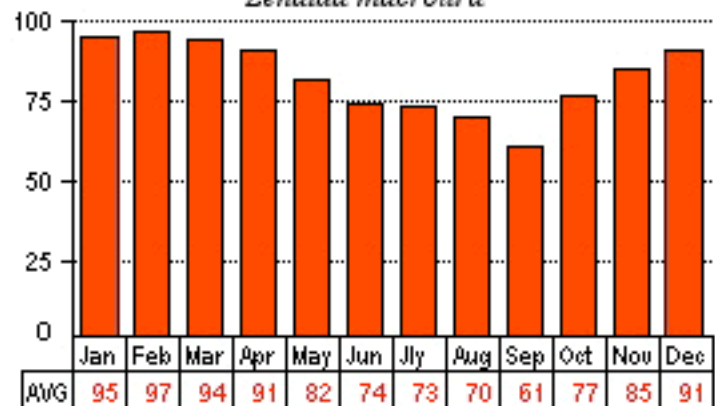

Megascops asio

4

Common Gallinule

Gallinula chloropus

Mourning Dove

Zenaida macroura

Yellow-billed Cuckoo

Coccyzus americanus