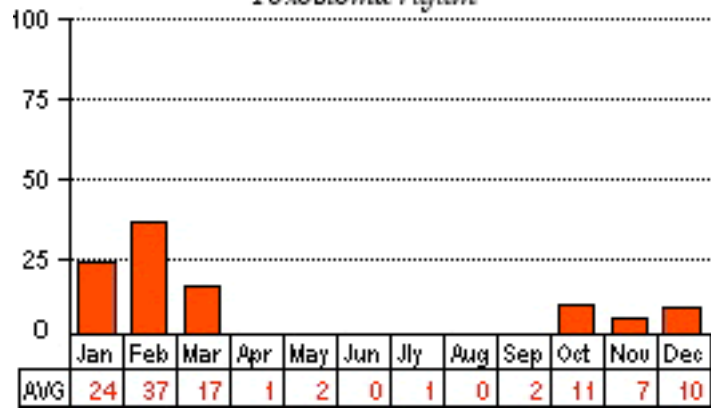

American Robin

Turdus migratorius

Gray Catbird

Dumetella carolinensis

Northern Mockingbird

Mimus polyglottos

Brown Thrasher

Toxostoma rufum