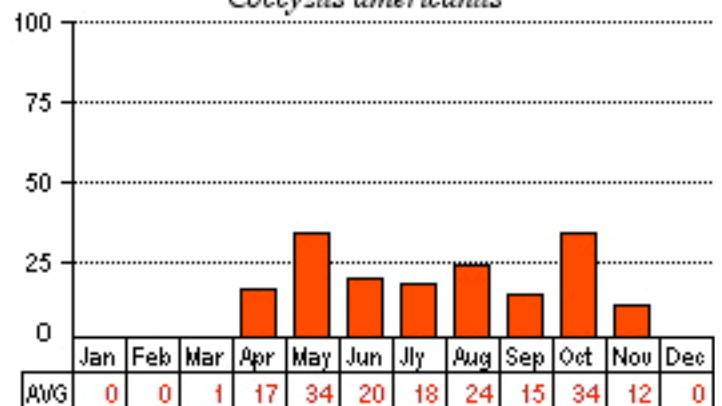

Megascops asio

4

Common Gallinule

Gallinula chloropus

Mourning Dove

Zenaida macroura

Yellow-billed Cuckoo

Coccyzus americanus