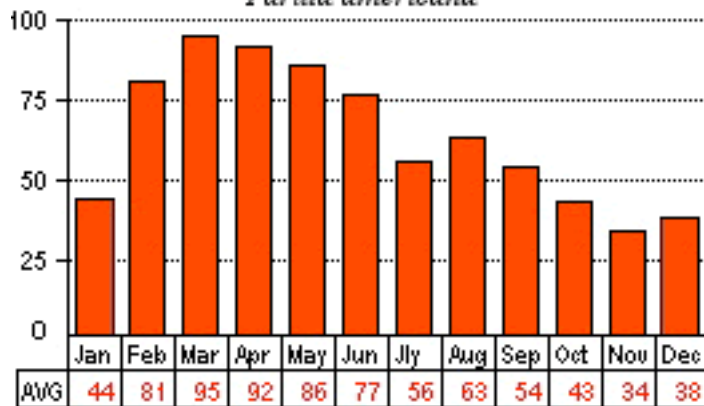

Northern Waterthrush

Seiurus noveboracensis

Prothonotary Warbler

Protonotaria citrea

Hooded Warbler

Wilsonia citrina

Northern Parula

Parula americana