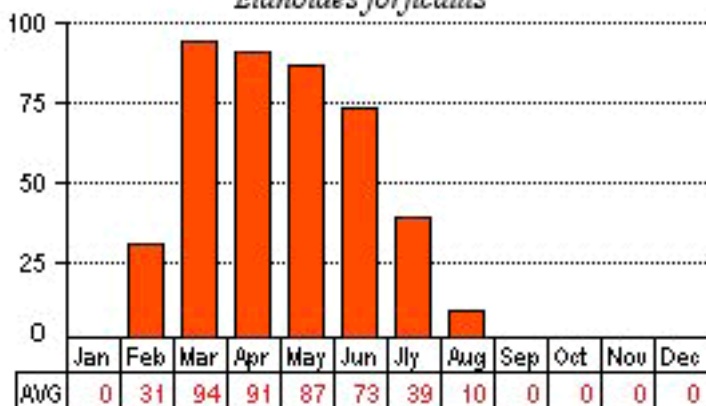

Buteo lineatus

Limkin

Aramus gaurana

American Swallow-tailed Kite

Elanoides forficatus

Turkey Vulture

Cathartes aura

Short-tailed Hawk