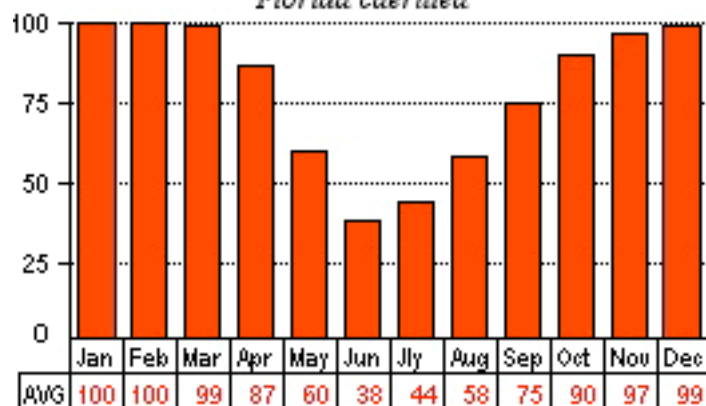

Little Blue Heron

Florida caerulea