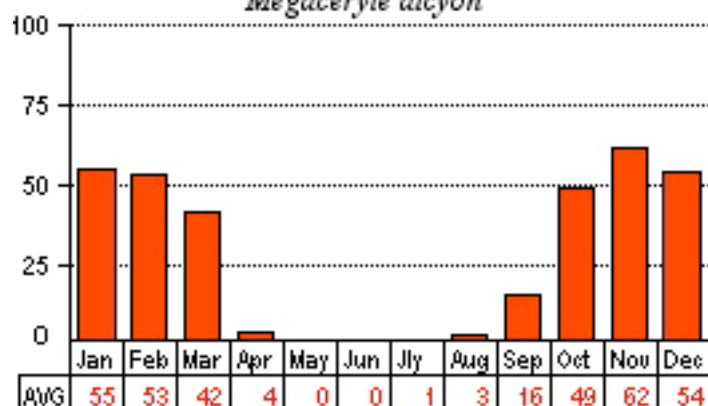

Megascops asio

4

Common Gallinule

Gallinula chloropus

Mourning Dove

Zenaida macroura

Yellow-billed Cuckoo

Coccyzus americanus

Barred Owl

Strix varia

Chimney Swift

Chaetura pelagica

Belted Kingfisher

Megasceryle alcyon

Yellow-bellied Sapsucker

Sphyrapicus varius