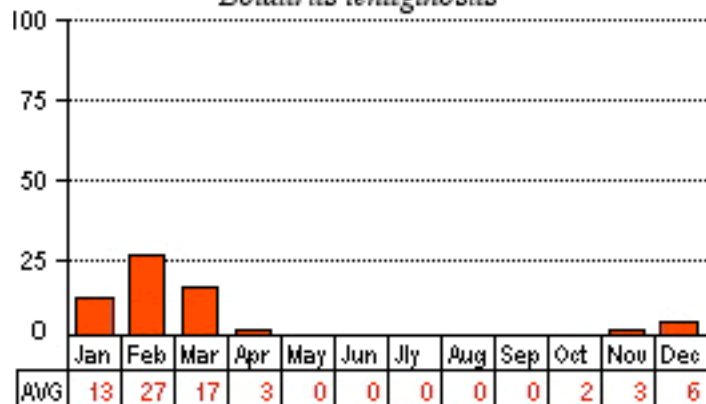

American Bittern

Botaurus lentiginosus