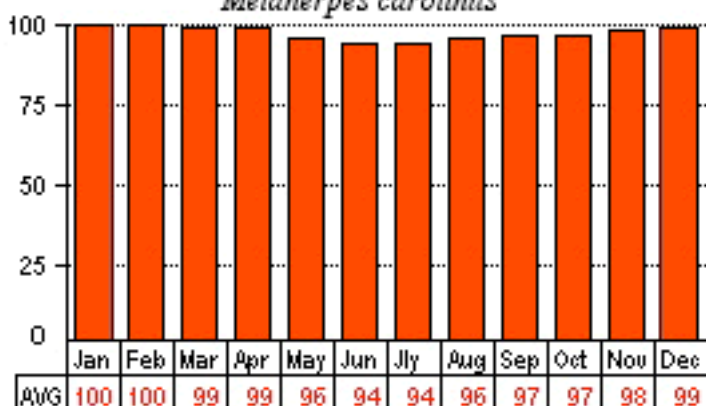

Red-bellied Woodpecker

Melanerpes carolinus