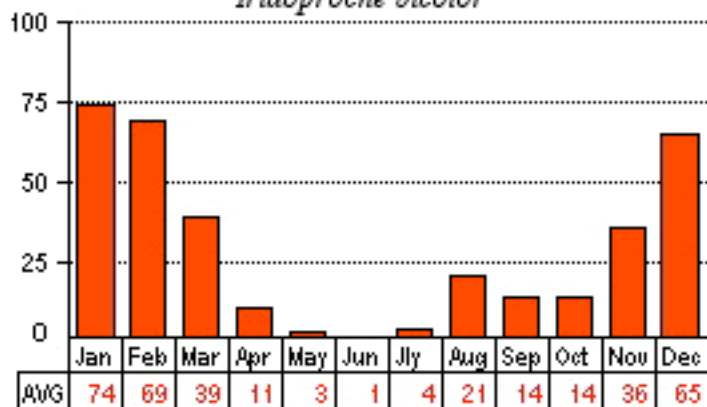

Tree Swallow

Iridoprocne bicolor