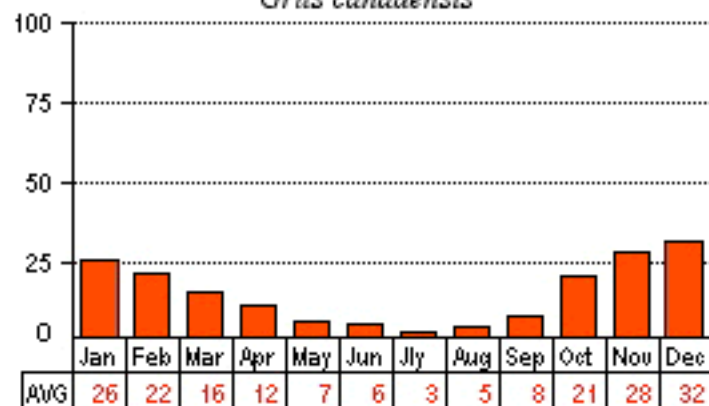

CORKSCREW SWAMP SANCTUARY

FREQUENCY OF BOARDWALK OBSERVATIONS

Figures in the charts are the average percentage of days each month that a species was observed by one or more Corkscrew Swamp Sanctuary boardwalk volunteers from October, 1998, through January, 2014. The percentages do not take into account the number of individuals, so 1 individual of a species counts the same as 40 individuals.

Nictanassa violacea

Roseate Spoonbill

Ajaja ajaja

Sand Hill Crane

Grus canadensis

Black Vulture

Coragyps atratus

Red-shouldered Hawk