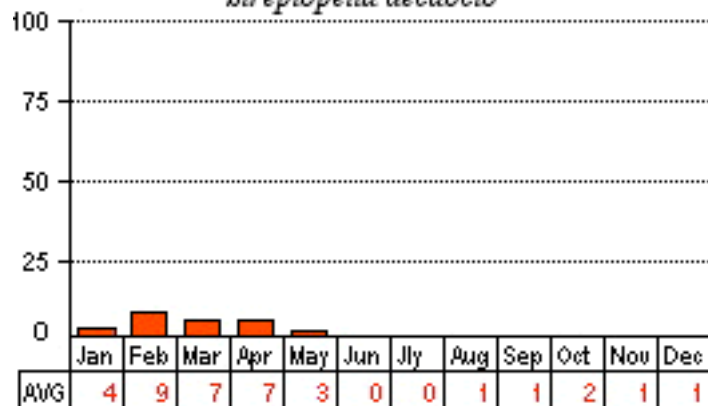

Eurasian Collared Dove

Streptopelia decaocto