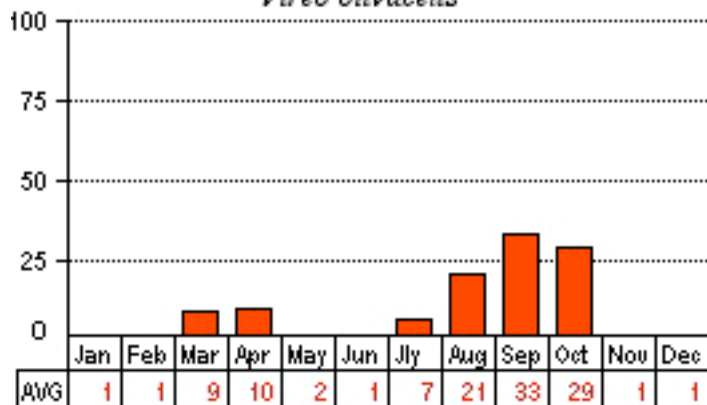

Red-eyed Vireo

Vireo olivaceus