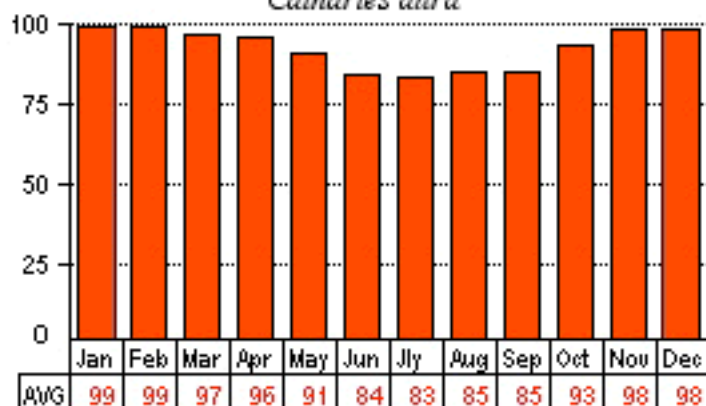

Buteo lineatus

Limkin

Aramus gaurana

American Swallow-tailed Kite

Elanoides forficatus

Turkey Vulture

Cathartes aura

Short-tailed Hawk