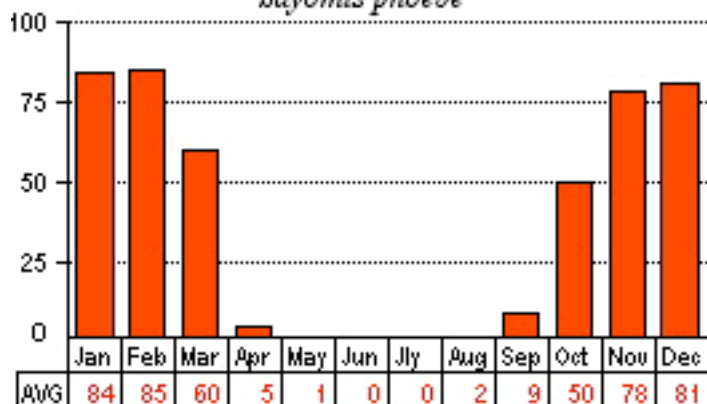

Hairy Woodpecker

Picoides villosus

Eastern Wood-Pewee

Conotopus virens

Eastern Phoebe

Sayornis phoebe

White-eyed Vireo

Vireo griseus

Red-eyed Vireo

Vireo olivaceus

Acadian Flycatcher

Empidonax vireescens

Great Crested Flycatcher

Myiarchus crinitus

Blue-headed Vireo

Vireo griseus