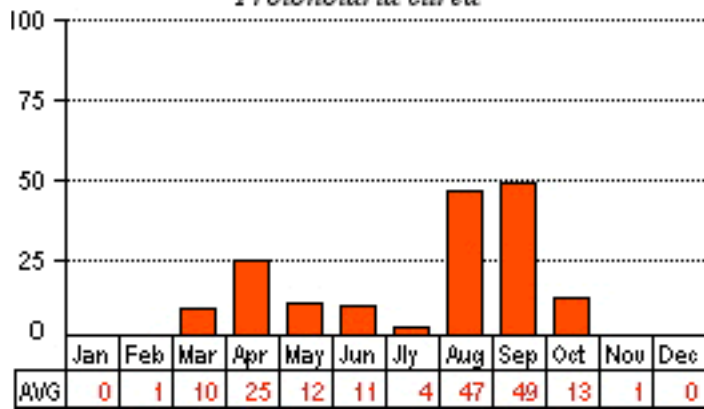

Prothonotary Warbler

Protonotaria citrea