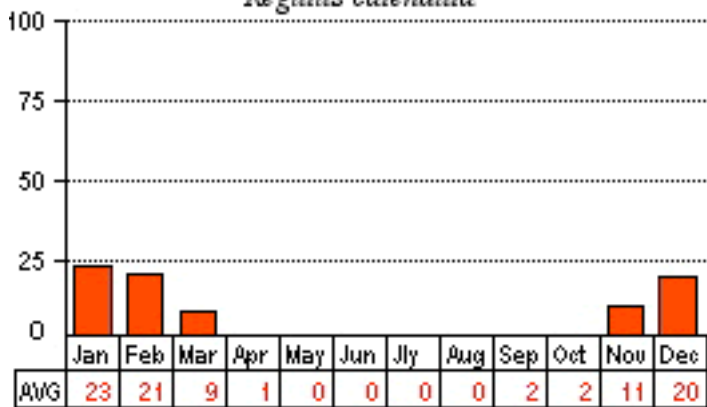

Ruby-crowned Kinglet

Regulus calendula