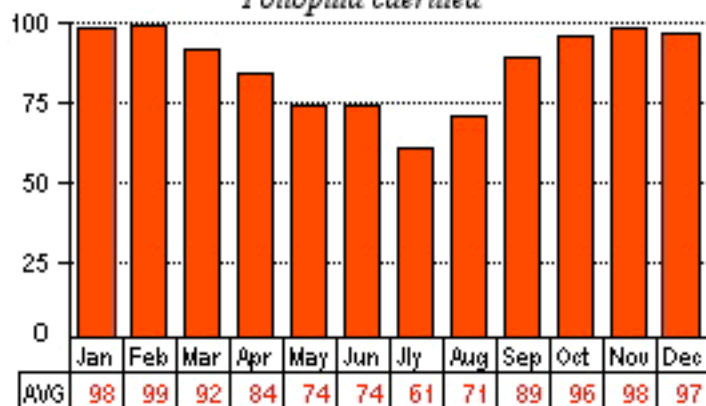

Blue-gray Gnatcatcher

Poliophtila caerulea