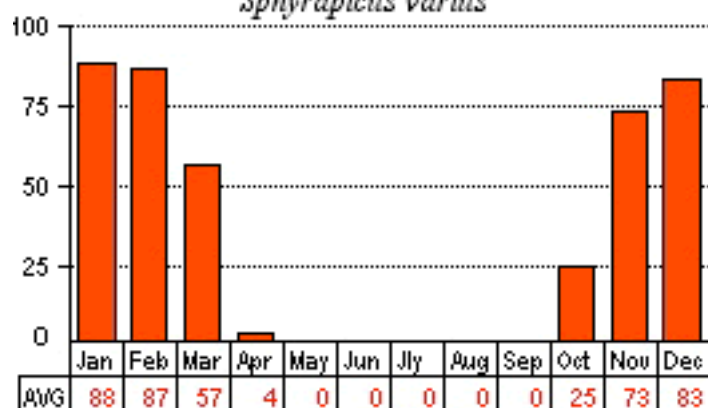

Megascops asio

4

Common Gallinule

Gallinula chloropus

Mourning Dove

Zenaida macroura

Yellow-billed Cuckoo

Coccyzus americanus

Barred Owl

Strix varia

Chimney Swift

Chaetura pelagica

Belted Kingfisher

Megasceryle alcyon

Yellow-bellied Sapsucker

Sphyrapicus varius