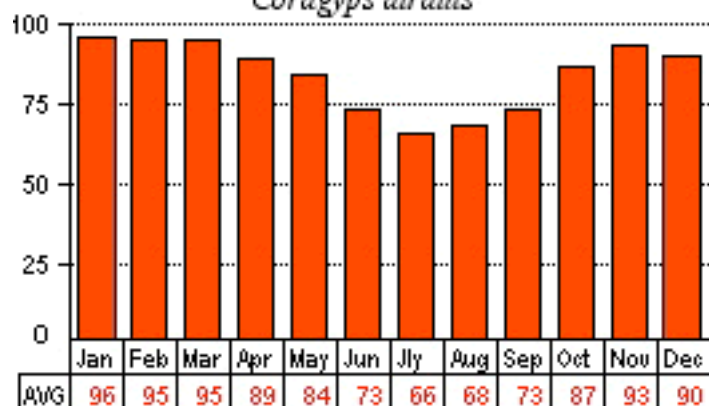

Nictanassa violacea

Roseate Spoonbill

Ajaja ajaja

Sand Hill Crane

Grus canadensis

Black Vulture

Coragyps atratus

Red-shouldered Hawk