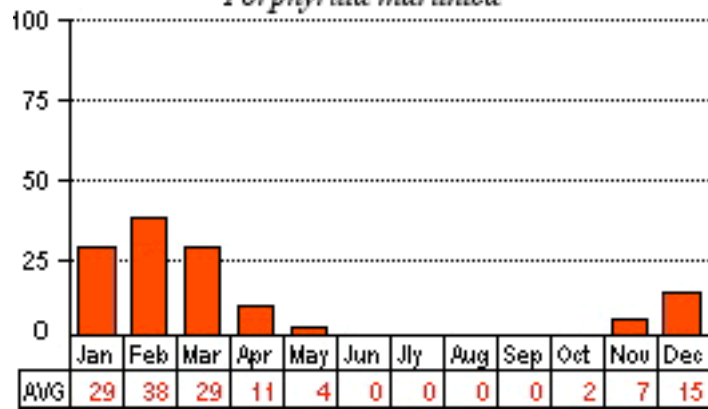

Purple Gallinule

Porphyryula martinica