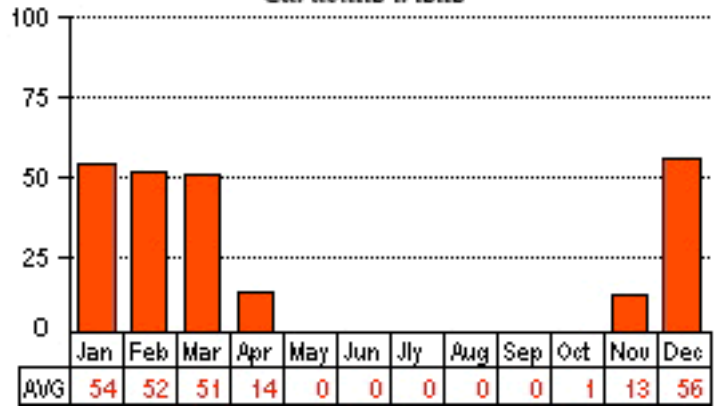

Palm Warbler

Dendroica palmarum

Baltimore Oriole

Icterus galbula

(12)

American Goldfinch

Carduelis tristis

OTHER OBSERVED SPECIES

(seen so rarely that none would make more than a single noticeable blip on a chart, if that much)

Bittern, Least
 Blackbird, Rusty
 Bluebird, Eastern
 Caracara
 Chat, Yellow-breasted
 Chuck-will's-widow
 Coot
 Cormorant, Double-crested
 Cowbird, Shiny
 Crow, American
 Crow, Fish
 Dove, White-winged
 Duck, Mottled
 Duck, Muscovy
 Eagle, Bald
 Egret, Cattle
 Flicker, Common
 Flycatcher, Least
 Grosbeak, Blue
 Grosbeak, Rose-breasted
 Gull, Laughing
 Gull, Ringed
 Harrier, Northern
 Hawk, Broad-winged
 Hawk, Cooper's
 Hawk, Red-tailed
 Hawk, Swainson's
 Heron, Great White
 Ibis, Glossy