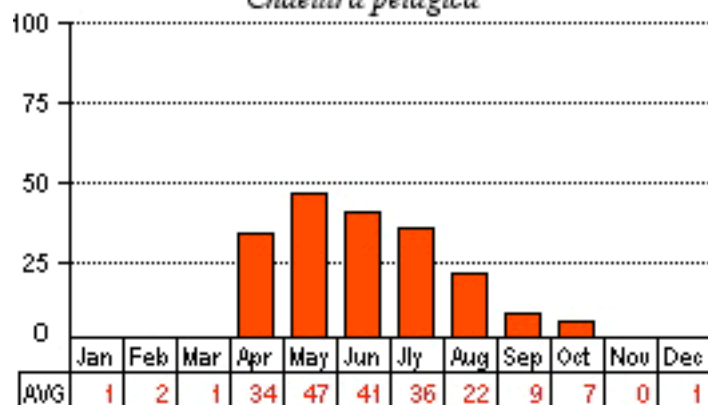

Chimney Swift

Chaetura pelagica