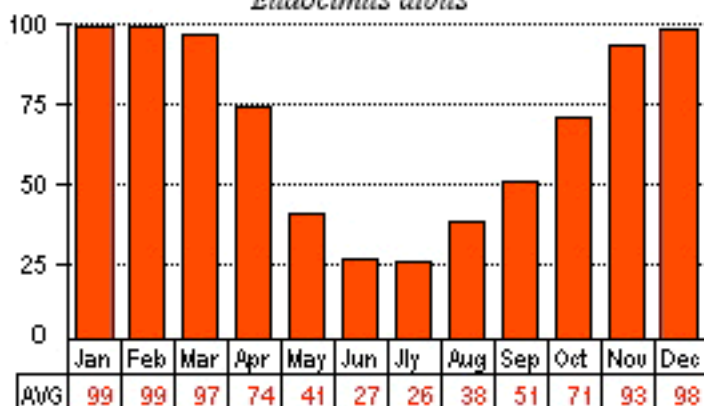

CORKSCREW SWAMP SANCTUARY

FREQUENCY OF BOARDWALK OBSERVATIONS

Figures in the charts are the average percentage of days each month that a species was observed by one or more Corkscrew Swamp Sanctuary boardwalk volunteers from October, 1998, through January, 2014. The percentages do not take into account the number of individuals, so 1 individual of a species counts the same as 40 individuals.

Hydranassa tricolor

Green Heron

Butorides sriatus

White Ibis

Eudocimus albus

Black-crowned Night Heron

Nycticorax nycticorax

Yellow-crowned Night Heron