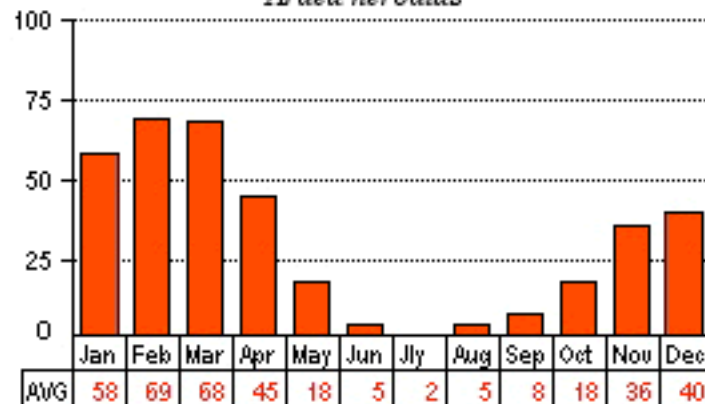

Great Blue Heron

Ardea herodias