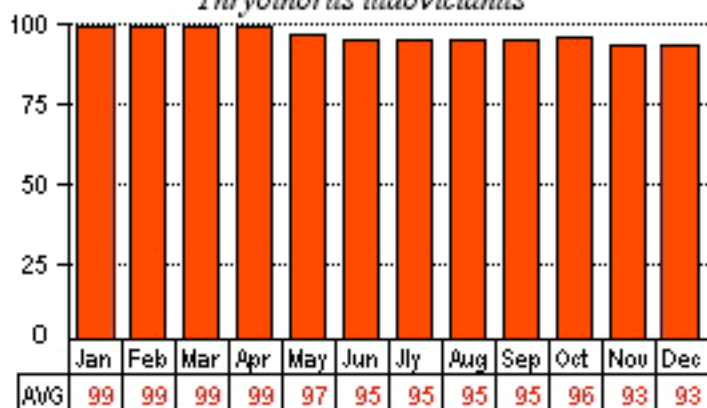

Carolina Wren

Thryothorus ludovicianus