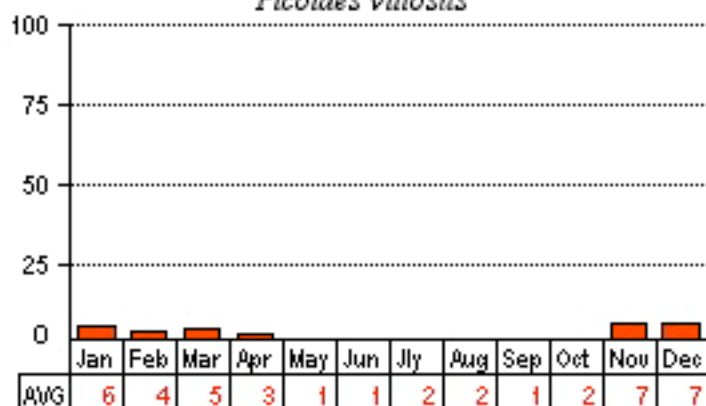

Hairy Woodpecker

Picoides villosus