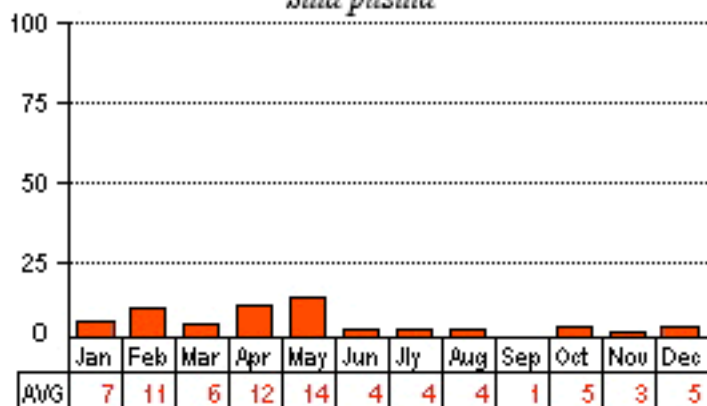

Red-eyed Vireo

Vireo olivaceus

Acadian Flycatcher

Empidonax vireescens

Great Crested Flycatcher

Myiarchus crinitus

Blue-headed Vireo

Vireo griseus

Blue Jay

Cyanocitta cristata

Tree Swallow

Iridoprocne bicolor

Brown-headed Nuthatch

Sitta pusilla

Carolina Wren

Thryothorus ludovicianus