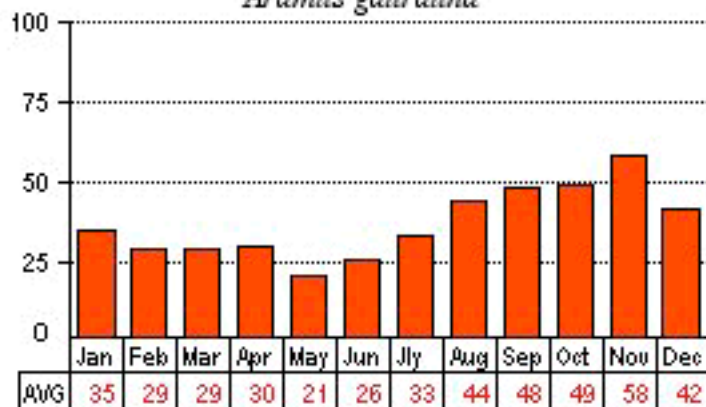

Limkin

Aramus gaurana