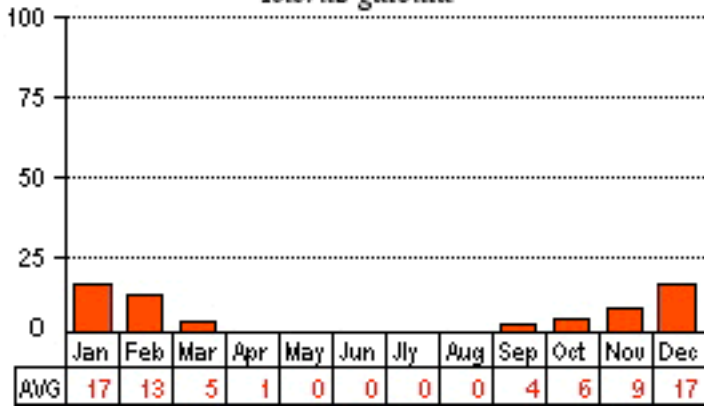

Baltimore Oriole

Icterus galbula

(12)