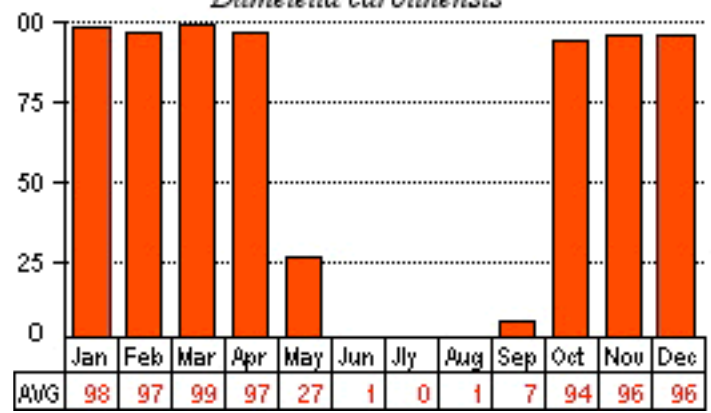

Gray Catbird

Dumetella carolinensis