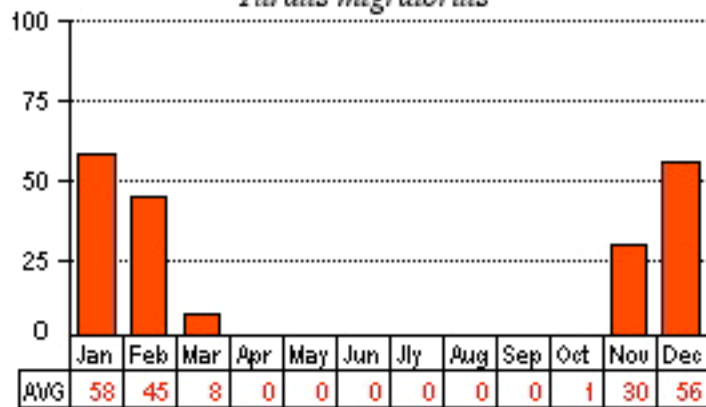

American Robin

Turdus migratorius

Gray Catbird

Dumetella carolinensis

Northern Mockingbird

Mimus polyglottos

Brown Thrasher

Toxostoma rufum