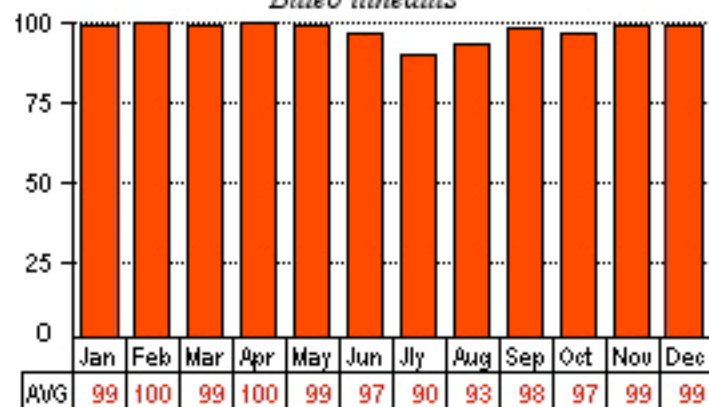

Red-shouldered Hawk

Buteo lineatus