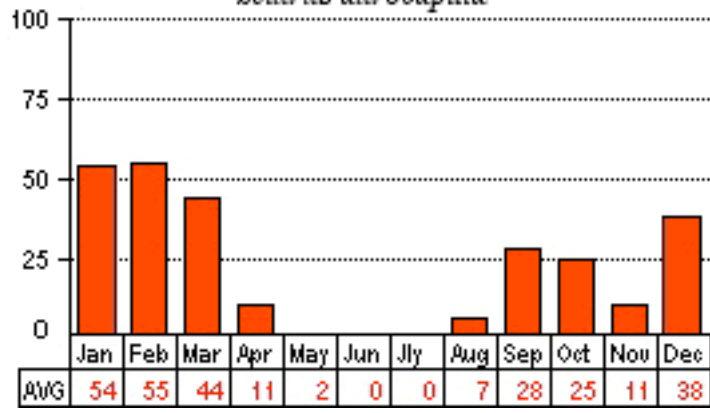

Ovenbird

Seiurus aurocapilla