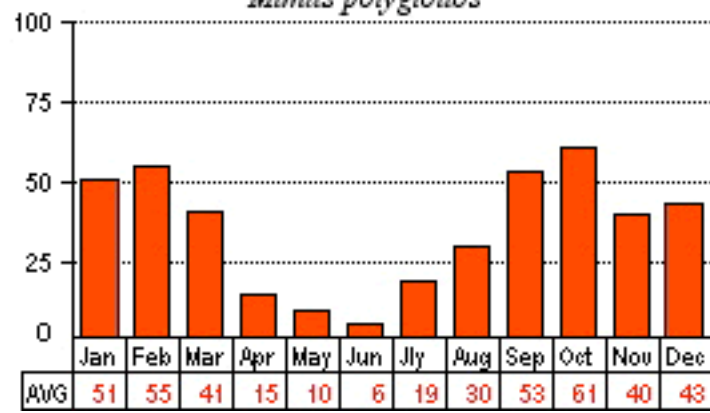

American Robin

Turdus migratorius

Gray Catbird

Dumetella carolinensis

Northern Mockingbird

Mimus polyglottos

Brown Thrasher

Toxostoma rufum

Ovenbird

Seiurus aurocapilla

Worm-eating Warbler

Helmitheros vermivorus

Black-and-white Warbler

Mniotilta varia

Louisiana Waterthrush

Seiurus motacilla