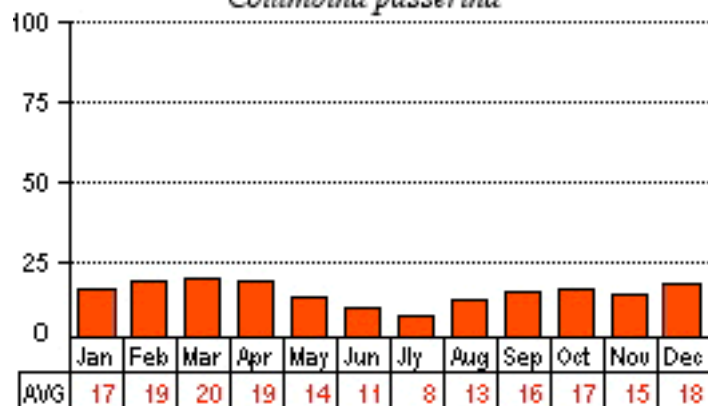

Common Ground Dove

Columbina passerina